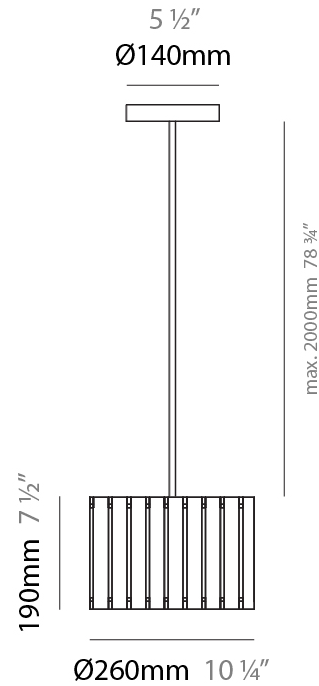

LUZ OCULTA WOOD SUSPENSION

D51041- -

base number   Finish Options   Finish Options

1. To build a product code in our configurator select the specify button on the base model # product page
2. To build a manual product code on this datasheet choose from the options listed below in blue font and add the suffix to the base model #

GENERAL

Series: Luz Oculta
Subseries: Luz Oculta Wood
Brand: Fambuena
Division: Design
Mounting Type: Suspension
Mounting Location: Ceiling
Subcategory: Pendant

PHYSICAL

Shape: Rectangle
Diameter (mm): 260
Diameter (in): 10 ¼
Height (mm): 190
Height (in): 7 ½
Light Distribution: Direct / Indirect
Fixture Finish: [DOW](#) / [NAT](#)
Holder Finish: BRA / BRZ
Fixture Material: Metal / Wood
Cable Details: Cable length 2000mm / 79"

ELECTRICAL

Number of Lamps: 1
Lamp Type: LED Retrofit
Lamp Shape: A19
Bulb Included: Bulb Not Included
Max. Wattage Per Lamp (W): 4
Lamp Base: E26
Input Voltage (V): 120
Upon Request: 277Vac / GU24

LED

OPTICAL

RATINGS AND CERTIFICATIONS

Certified By: Certified for North American Standards
IP rating: IP20

PROJECT _____
TYPE _____
SPECIFIER _____
QUANTITY _____
DATE _____