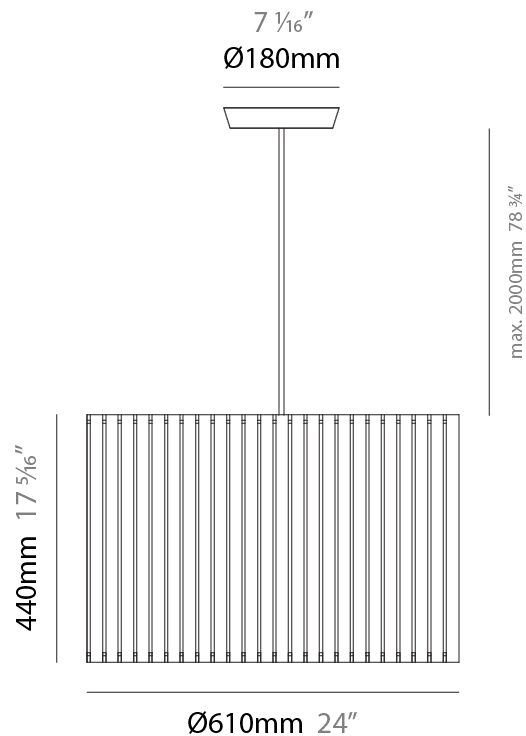

LUZ OCULTA WOOD SUSPENSION

D51037- _____ - _____

base number   Finish Options   Finish Options

1. To build a product code in our configurator select the specify button on the base model # product page
2. To build a manual product code on this datasheet choose from the options listed below in blue font and add the suffix to the base model #

GENERAL

Series: Luz Oculta
Subseries: Luz Oculta Wood
Brand: Fambuena
Division: Design
Mounting Type: Suspension
Mounting Location: Ceiling
Subcategory: Pendant

PHYSICAL

Shape: Rectangle
Diameter (mm): 610
Diameter (in): 24
Height (mm): 440
Height (in): 17 ⁵/₁₆"
Light Distribution: Direct / Indirect
Fixture Finish: [DOW / NAT](#)
Holder Finish: BRA / BRZ
Fixture Material: Metal / Wood
Cable Details: Cable length 2000mm / 79"

ELECTRICAL

Number of Lamps: 1
Lamp Type: LED Retrofit
Lamp Shape: A19
Bulb Included: Bulb Not Included
Max. Wattage Per Lamp (W): 12
Lamp Base: E26
Input Voltage (V): 120
Upon Request: 277Vac / GU24

LED

OPTICAL

RATINGS AND CERTIFICATIONS

Certified By: Certified for North American Standards
IP rating: IP20