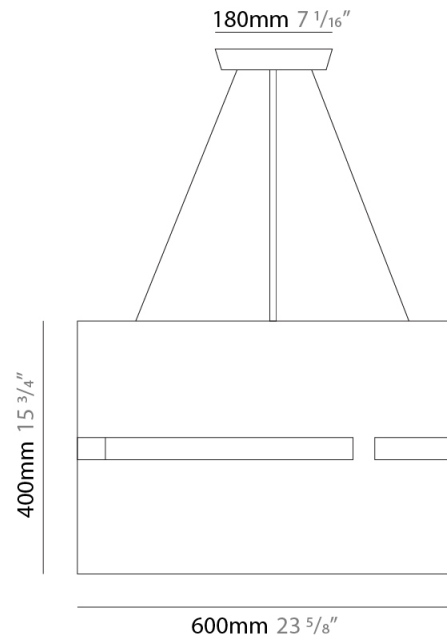

PROJECT	
TYPE	
SPECIFIER	
QUANTITY	
DATE	

LUZ OCULTA METAL SUSPENSION

D51063-

base number   Finish
Options

1. To build a product code in our configurator select the specify button on the base model # product page
2. To build a manual product code on this datasheet choose from the options listed below in blue font and add the suffix to the base model #

GENERAL

Series: Luz Oculta
Subseries: Luz Oculta Metal
Brand: Fambuena
Division: Design
Mounting Type: Suspension
Mounting Location: Ceiling
Subcategory: Pendant

PHYSICAL

Shape: Rectangle
Diameter (mm): 600
Diameter (in): 23 ³/₈
Height (mm): 400
Height (in): 15 ³/₄
Light Distribution: Direct / Indirect
Fixture Finish: [BRA](#) / [BRZ](#) / [ABR](#)
Fixture Material: Metal
Cable Details: Cable length 2000mm / 79"

ELECTRICAL

Number of Lamps: 1
Lamp Type: LED Retrofit
Lamp Shape: A19
Bulb Included: Bulb Not Included
Max. Wattage Per Lamp (W): 15
Lamp Base: E26
Input Voltage (V): 120
Upon Request: 277Vac / GU24

LED

OPTICAL

RATINGS AND CERTIFICATIONS

Certified By: Certified for North American Standards
IP rating: IP20