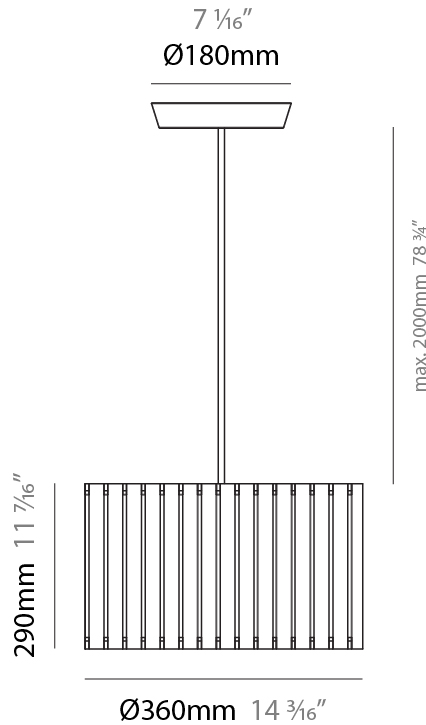

PROJECT	_____
TYPE	_____
SPECIFIER	_____
QUANTITY	_____
DATE	_____

LUZ OCULTA WOOD SUSPENSION

D51039- _____ - _____
base number   Finish   Finish
                         Options   Options

1. To build a product code in our configurator select the specify button on the base model # product page
2. To build a manual product code on this datasheet choose from the options listed below in blue font and add the suffix to the base model #

GENERAL

Series: Luz Oculta
Subseries: Luz Oculta Wood
Brand: Fambuena
Division: Design
Mounting Type: Suspension
Mounting Location: Ceiling
Subcategory: Pendant

PHYSICAL

Shape: Rectangle
Diameter (mm): 360
Diameter (in): 14 ³/₁₆
Height (mm): 290
Height (in): 11 ⁷/₁₆
Light Distribution: Direct / Indirect
Fixture Finish: [DOW / NAT](#)
Holder Finish: BRA / BRZ
Fixture Material: Metal / Wood
Cable Details: Cable length 2000mm / 79"

ELECTRICAL

Number of Lamps: 1
Lamp Type: LED Retrofit
Lamp Shape: A19
Bulb Included: Bulb Not Included
Max. Wattage Per Lamp (W): 7
Lamp Base: E26
Input Voltage (V): 120
Upon Request: 277Vac / GU24

LED

OPTICAL

RATINGS AND CERTIFICATIONS

Certified By: Certified for North American Standards
IP rating: IP20