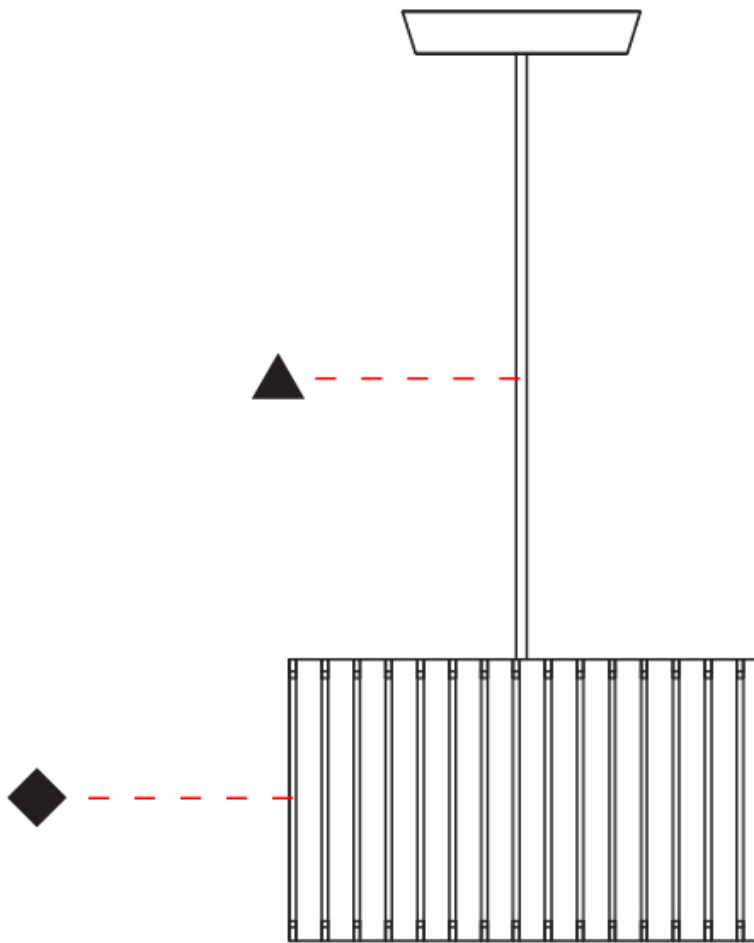

LUZ OCULTA WOOD SUSPENSION

D51039-

PROJECT _____

TYPE _____

SPECIFIER _____

QUANTITY _____

DATE _____

D